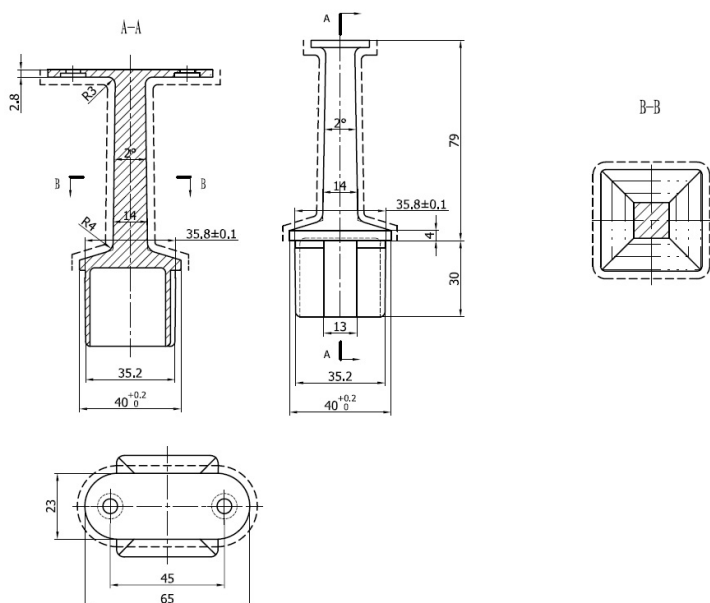

PRODUCT SHEET

Description:

Square Fixed Flat Rail Support SS304-Brushed, 40x40x2x79mm

Item number:

22.10.430-0

Units	Box	Carton	HS Code	Barcode
Pcs.	2	20	8302419000	
				5704866108744

SISO A/S

Mileparken 11
DK-2740 Skovlunde
Denmark
VAT: DK 24786013